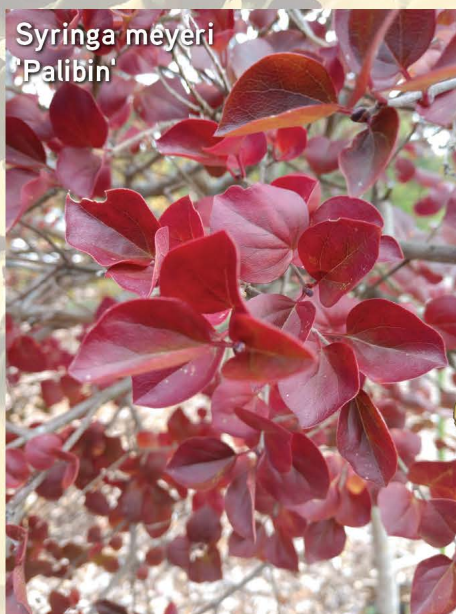

DECIDUOUS & EVERGREEN SHRUB

SPECIMEN LIST | FALL 2024

BROKEN ARROW NURSERY

Viburnum x burkwoodii
'Mohawk' fall color

Hamamelis virginiana
'Copper Curls'

Syringa meyeri
'Palibin'

Buxus sempervirens
'Elegantissima'

Ilex verticillata
'Roberta Case'

Viburnum dilatatum
'Daruma'

Ligustrum sinense 'Swift Creek'

TERMS AND CONDITIONS

Quantities, prices, and availability are subject to change; please call or email ahead for updated details at 203-288-1026 or sales@brokenarrownursery.com. We have extensive Kalmia offerings that may not be reflected here, so please inquire for specific availabilities.

Healing trunk wound

A remarkable and unique hedging option or stand alone specimen plant that brings a touch of the tropics to New England! Mauve flowers stand out boldly against creamy white splashed new growth that gradually picks up more green as they age.