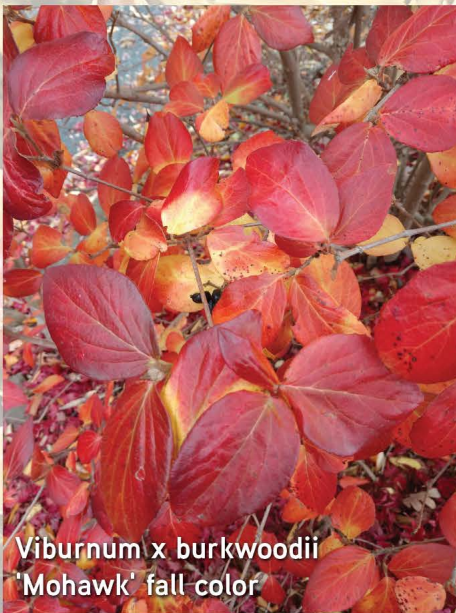

DECIDUOUS & EVERGREEN SHRUB

SPECIMEN LIST | FALL 2024

BROKEN ARROW NURSERY

Viburnum x burkwoodii
'Mohawk' fall color

Hamamelis virginiana
'Copper Curls'

Syringa meyeri
'Palibin'

Buxus sempervirens
'Elegantissima'