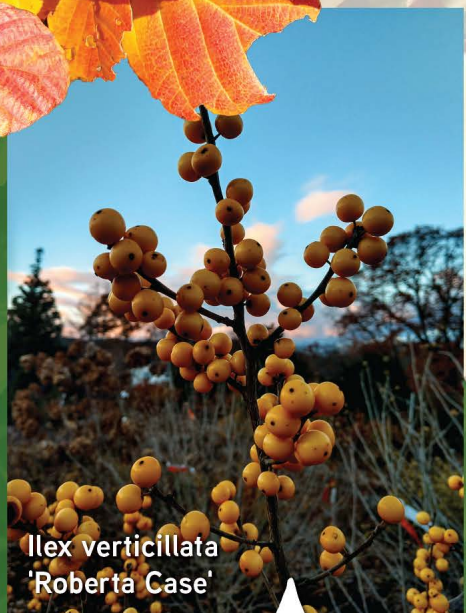

DECIDUOUS & EVERGREEN SHRUB

SPECIMEN LIST | FALL 2024

BROKEN ARROW NURSERY

Viburnum x burkwoodii
'Mohawk' fall color

Hamamelis virginiana
'Copper Curls'

Syringa meyeri
'Palibin'

Buxus sempervirens
'Elegantissima'

Ilex verticillata
'Roberta Case'

Viburnum dilatatum
'Daruma'

Ligustrum sinense 'Swift Creek'

TERMS AND CONDITIONS

Quantities, prices, and availability are subject to change; please call or email ahead for updated details at 203-288-1026 or sales@brokenarrownursery.com. We have extensive Kalmia offerings that may not be reflected here, so please inquire for specific availabilities.